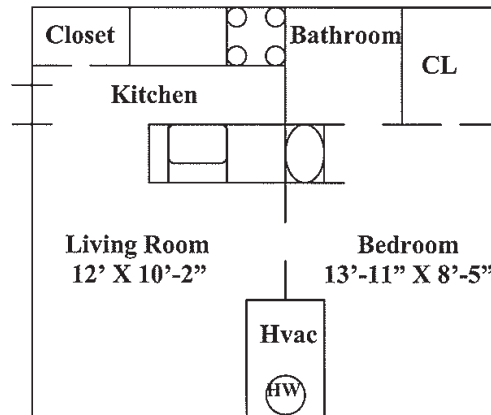

NOT TO SCALE

RADFORD UNIVERSITY

Housing and Residential Life

300-D, H, L EAST MAIN STREET

- 1 Bedroom Apartment
- 1 Bathroom
- Refrigerator
- Stove
- Dishwasher
- Garbage Disposal
- Wall-to-Wall Carpet
- Central Air

NOT TO SCALE

RADFORD UNIVERSITY

Housing and Residential Life

300-A, E & I EAST MAIN STREET

- 2 Bedroom Apartment
- 1 Bathroom
- Refrigerator
- Stove
- Dishwasher
- Garbage Disposal
- Wall-to-Wall Carpet
- Central Air