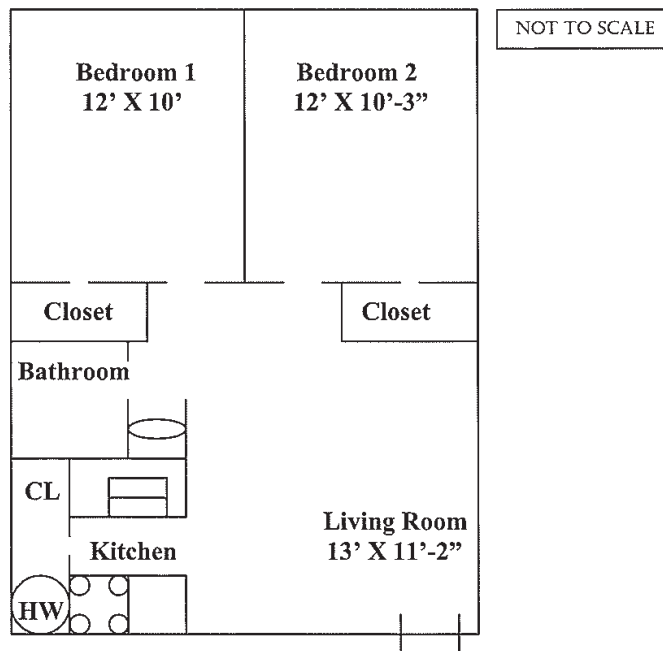

NOT TO SCALE

RADFORD UNIVERSITY

Housing and Residential Life

300-A, E & I EAST MAIN STREET

- 2 Bedroom Apartment
- 1 Bathroom
- Refrigerator
- Stove
- Dishwasher
- Garbage Disposal
- Wall-to-Wall Carpet
- Central Air

RADFORD UNIVERSITY

Housing and Residential Life

300-M EAST MAIN STREET

- 2 Bedroom Apartment
- 1 Bathroom
- Refrigerator
- Stove
- Dishwasher
- Garbage Disposal
- Wall-to-Wall Carpet
- Central Air

RADFORD UNIVERSITY