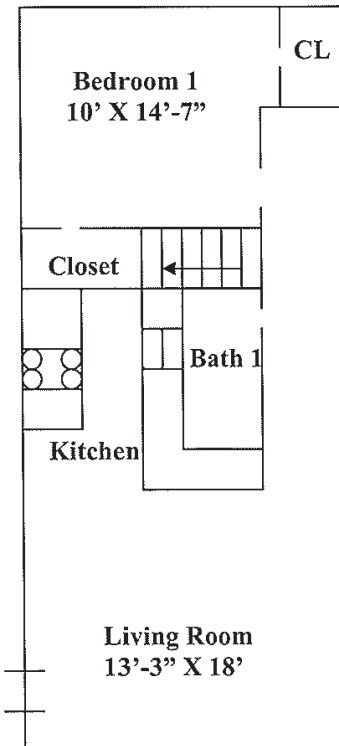

1ST FLOOR

2ND FLOOR

NOT TO SCALE

RADFORD UNIVERSITY

Housing and Residential Life

300-D EAST MAIN STREET

- Less than ½ mile from RU campus
- 1 Bedroom Apartment
- 1 Bathroom
- Refrigerator
- Stove
- Dishwasher
- Garbage Disposal
- Wall-to-Wall Carpet
- Central Air