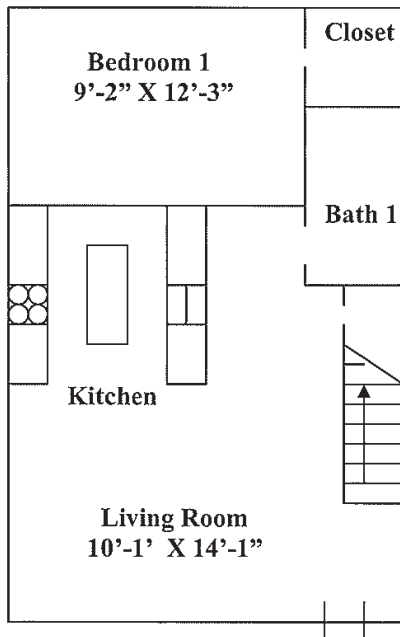

1ST FLOOR

NOT TO SCALE

2ND FLOOR

RADFORD UNIVERSITY

Housing and Residential Life

300-U EAST MAIN STREET

- 3 Bedroom Townhouse
- 2 Bathrooms
- Refrigerator
- Stove
- Washer/Dryer
- Dishwasher
- Garbage Disposal
- Wall-to-Wall Carpet
- Central Air