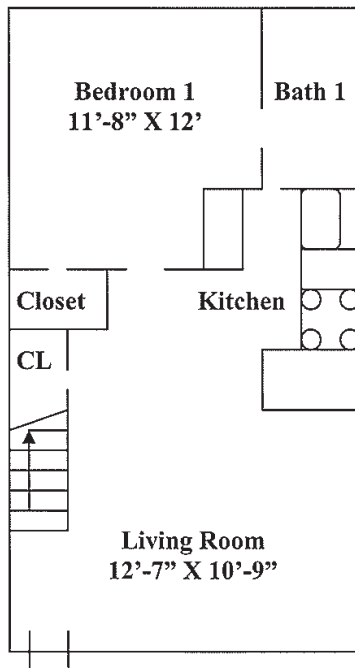

- 3 Bedroom Townhouse
- 2 Bathrooms
- Refrigerator
- Stove
- Dishwasher
- Garbage Disposal
- Wall-to-Wall Carpet
- Central Air

1ST FLOOR

NOT TO SCALE

2ND FLOOR