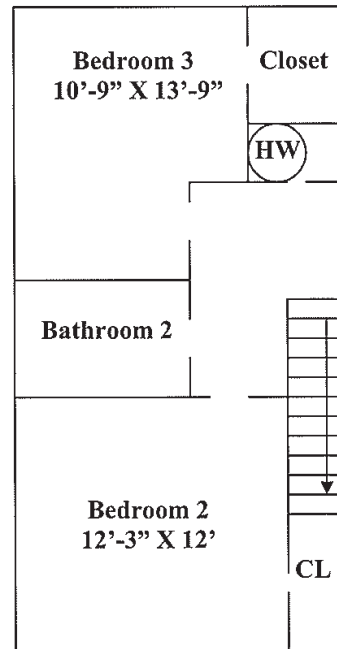

Housing and Residential Life

300-W EAST MAIN STREET

- 3 Bedroom Townhouse
- 2 Bathrooms
- Refrigerator
- Stove
- Dishwasher
- Garbage Disposal
- Wall-to-Wall Carpet
- Central Air

1ST FLOOR

2ND FLOOR

RADFORD UNIVERSITY