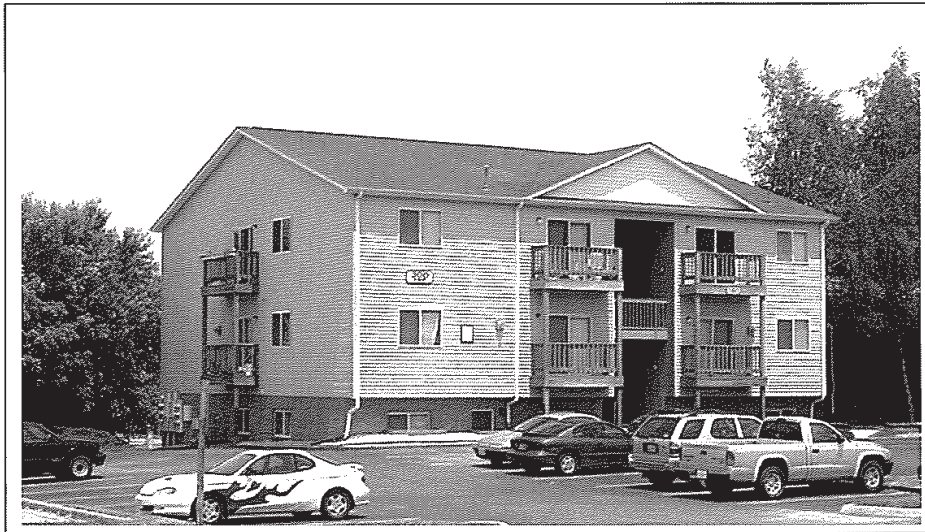

RADFORD UNIVERSITY

Housing and Residential Life

300-A, E & I EAST MAIN STREET