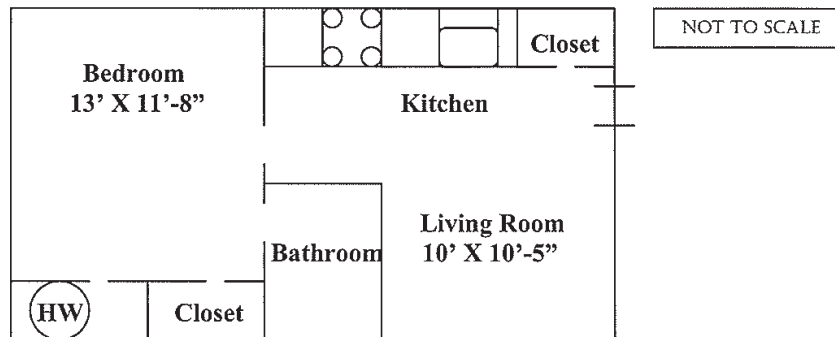

- 1 Bedroom Apartment
- 1 Bathroom
- Refrigerator
- Stove
- Dishwasher
- Garbage Disposal
- Wall-to-Wall Carpet
- Central Air