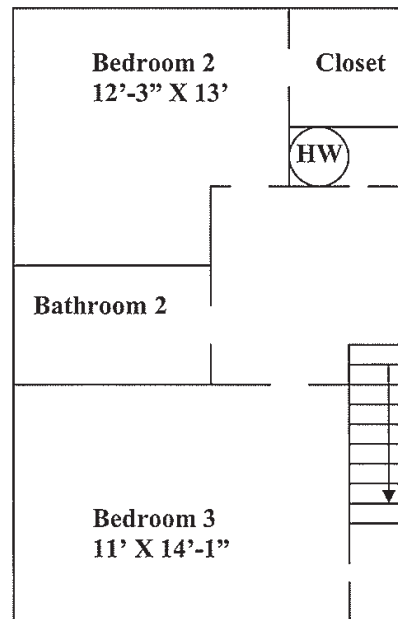

1ST FLOOR

NOT TO SCALE

2ND FLOOR

RADFORD UNIVERSITY

Housing and Residential Life

300-U EAST MAIN STREET

- 3 Bedroom Townhouse
- 2 Bathrooms
- Refrigerator
- Stove
- Washer/Dryer
- Dishwasher
- Garbage Disposal
- Wall-to-Wall Carpet
- Central Air