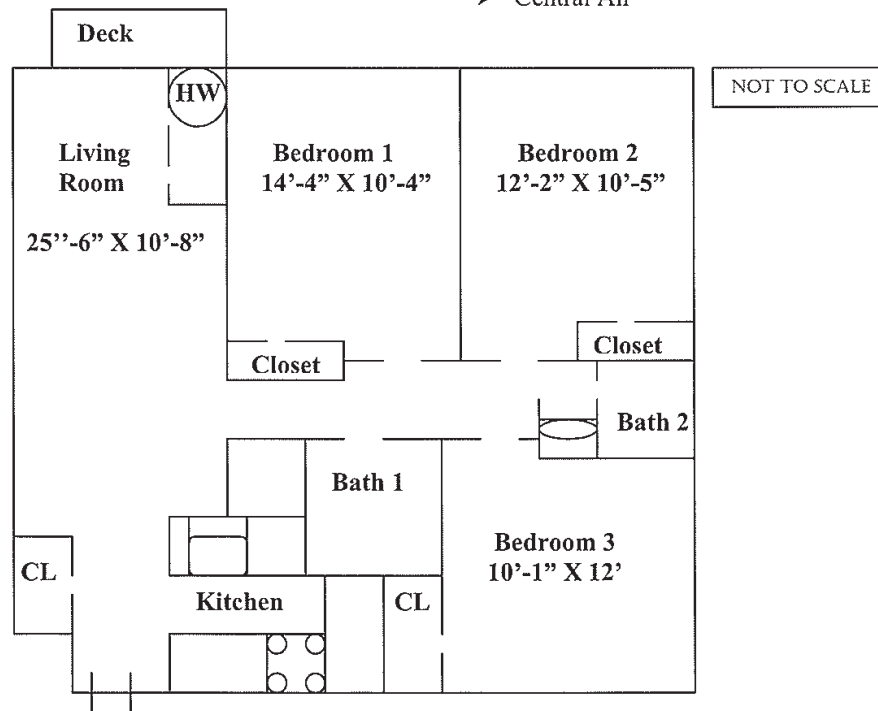

300-B EAST MAIN STREET

- 3 Bedroom Apartment
- 2 Bathrooms
- Refrigerator
- Stove
- Dishwasher
- Garbage Disposal
- Wall-to-Wall Carpet
- Central Air
- Pet Friendly
- Less than ½ mile from RU campus

RADFORD UNIVERSITY

Housing and Residential Life

300-C, G, K EAST MAIN STREET

- 3 Bedroom Apartment
- 2 Bathrooms
- Refrigerator
- Deck/Patio
- Stove
- Dishwasher
- Garbage Disposal
- Wall-to-Wall Carpet
- Central Air

RADFORD UNIVERSITY