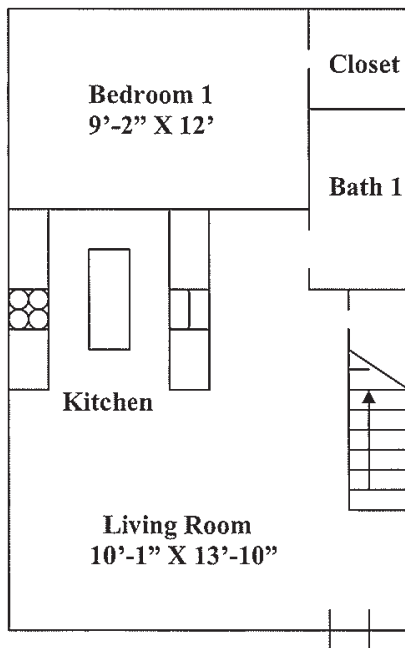

- 3 Bedroom Townhouse
- 2 Bathrooms
- Refrigerator
- Stove
- Washer/Dryer
- Dishwasher
- Garbage Disposal
- Wall-to-Wall Carpet
- Central Air

1ST FLOOR

NOT TO SCALE

2ND FLOOR