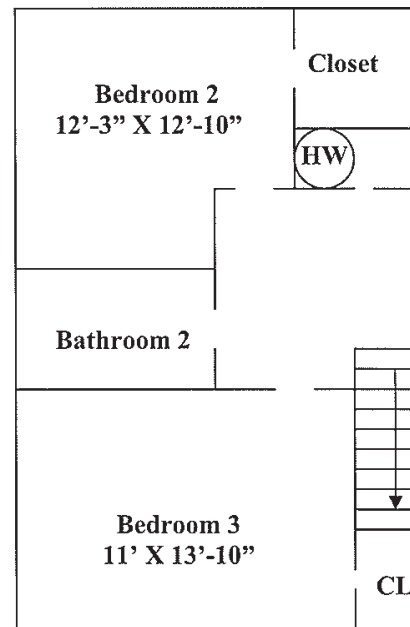

RADFORD UNIVERSITY

Housing and Residential Life

300-U EAST MAIN STREET

- 3 Bedroom Townhouse
- 2 Bathrooms
- Refrigerator
- Stove
- Washer/Dryer
- Dishwasher
- Garbage Disposal
- Wall-to-Wall Carpet
- Central Air

1ST FLOOR

NOT TO SCALE

2ND FLOOR