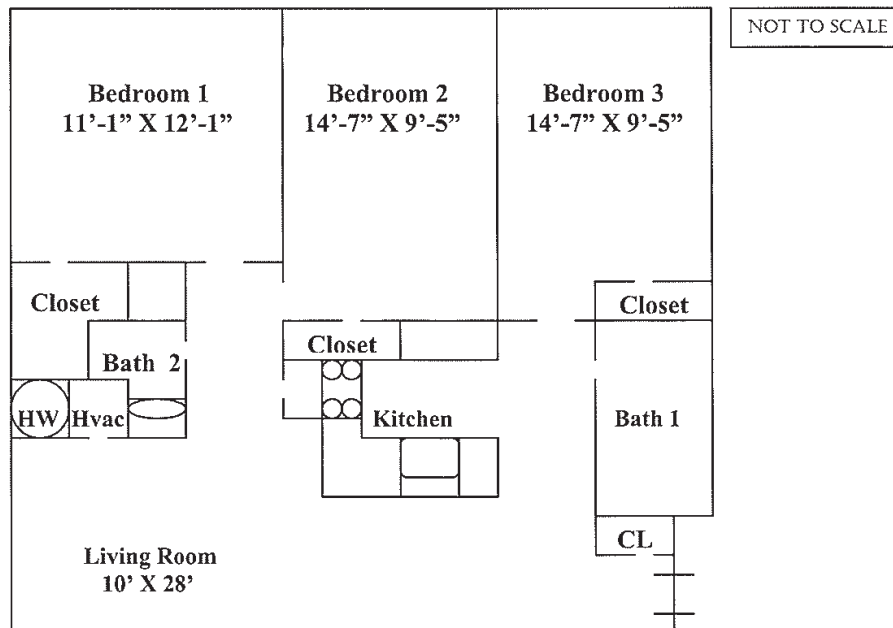

- 3 Bedroom Apartment
- 2 Bathrooms
- Refrigerator
- Stove
- Dishwasher
- Garbage Disposal
- Wall-to-Wall Carpet
- Central Air
- Pet Friendly
- Less than ½ mile from RU campus