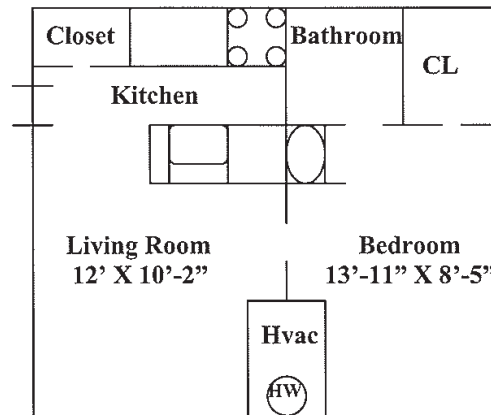

1ST FLOOR

2ND FLOOR

NOT TO SCALE

RADFORD UNIVERSITY

Housing and Residential Life

300-D EAST MAIN STREET

- Less than ½ mile from RU campus
- 1 Bedroom Apartment
- 1 Bathroom
- Refrigerator
- Stove
- Dishwasher
- Garbage Disposal
- Wall-to-Wall Carpet
- Central Air