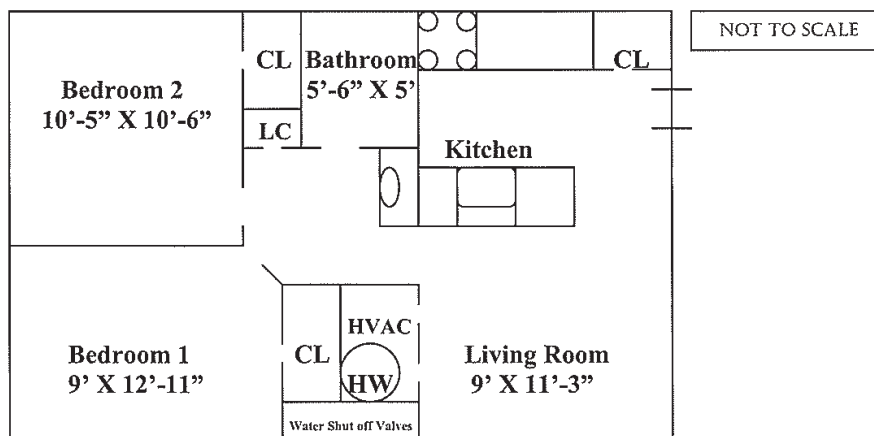

NOT TO SCALE

RADFORD UNIVERSITY

Housing and Residential Life

300-A, E & I EAST MAIN STREET

- 2 Bedroom Apartment
- 1 Bathroom
- Refrigerator
- Stove
- Dishwasher
- Garbage Disposal
- Wall-to-Wall Carpet
- Central Air