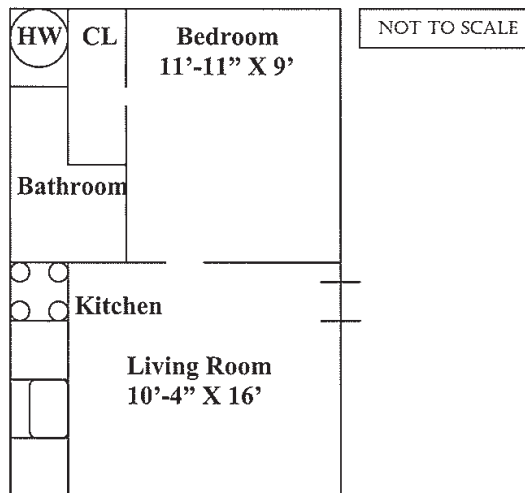

RADFORD UNIVERSITY

Housing and Residential Life

300-M EAST MAIN STREET

- 2 Bedroom Apartment
- 1 Bathroom
- Refrigerator
- Stove
- Dishwasher
- Garbage Disposal
- Wall-to-Wall Carpet
- Central Air

RADFORD UNIVERSITY

Housing and Residential Life

300-P EAST MAIN STREET

- Less than ½ mile from RU campus
- 1 Bedroom Apartment
- 1 Bathroom
- Refrigerator
- Stove
- Dishwasher
- Garbage Disposal
- Wall-to-Wall Carpet
- Central Air
-