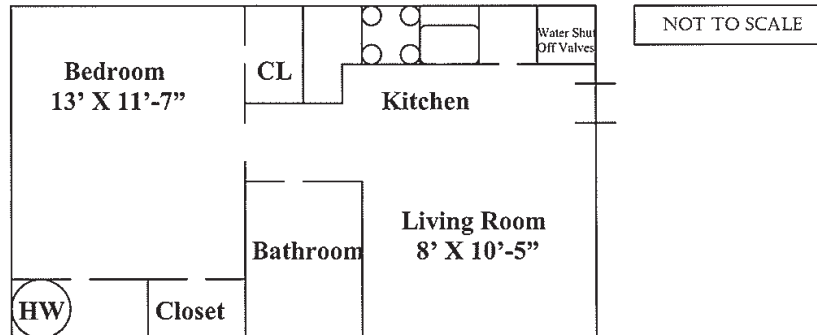

- 1 Bedroom Apartment
- 1 Bathroom
- Refrigerator
- Stove
- Dishwasher
- Garbage Disposal
- Wall-to-Wall Carpet
- Central Air