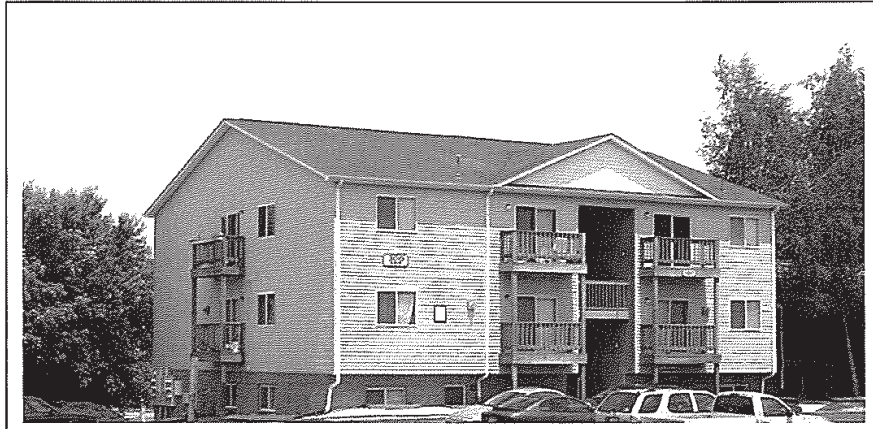

300-B EAST MAIN STREET

- 3 Bedroom Apartment
- 2 Bathrooms
- Refrigerator
- Stove
- Dishwasher
- Garbage Disposal
- Wall-to-Wall Carpet
- Central Air
- Pet Friendly
- Less than ½ mile from RU campus

RADFORD UNIVERSITY

Housing and Residential Life

300-C, G, K EAST MAIN STREET

- 3 Bedroom Apartment
- 2 Bathrooms
- Refrigerator
- Deck/Patio
- Stove
- Dishwasher
- Garbage Disposal
- Wall-to-Wall Carpet
- Central Air

RADFORD UNIVERSITY