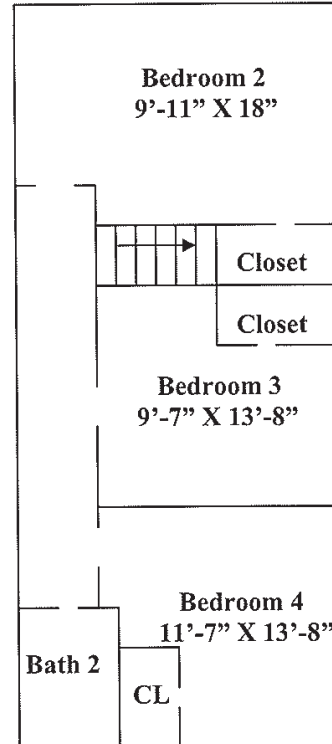

RADFORD UNIVERSITY

Housing and Residential Life

300-V EAST MAIN STREET

- 4 Bedroom Townhouse
- 2 Bathrooms
- Refrigerator
- Stove
- Dishwasher
- Garbage Disposal
- Washer/dryer
- Central Air

1ST FLOOR

2ND FLOOR

NOT TO SCALE