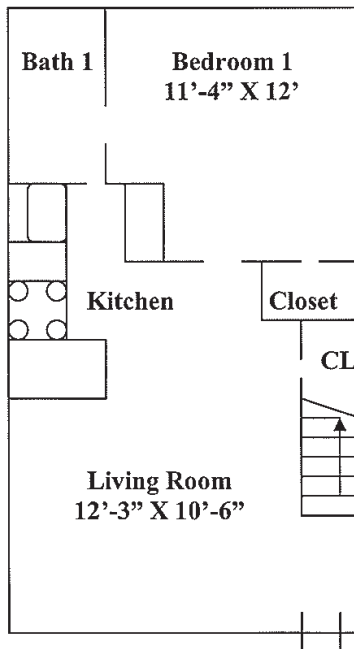

- 3 Bedroom Townhouse
- 2 Bathrooms
- Refrigerator
- Stove
- Dishwasher
- Garbage Disposal
- Wall-to-Wall Carpet
- Central Air

1ST FLOOR